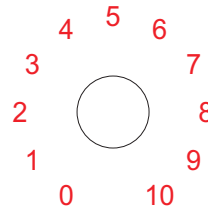

INPUT

GAIN

TREBLE

MIDDLE

BASS

VOLUME

STANDBY

OFF