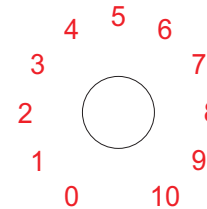

INPUT

GAIN

TREBLE

MIDDLE

BASS

VOLUME

STANDBY

OFF