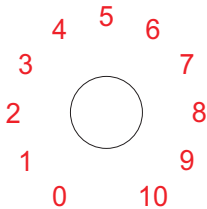

INPUT

GAIN

TREBLE

MIDDLE

BASS

VOLUME

STANDBY

OFF