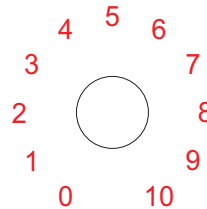

INPUT

GAIN

TREBLE

MIDDLE

BASS

VOLUME

STANDBY

OFF