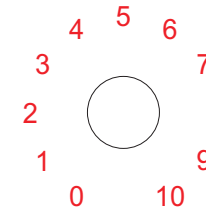

INPUT

GAIN

TREBLE

MIDDLE

BASS

VOLUME

STANDBY

OFF