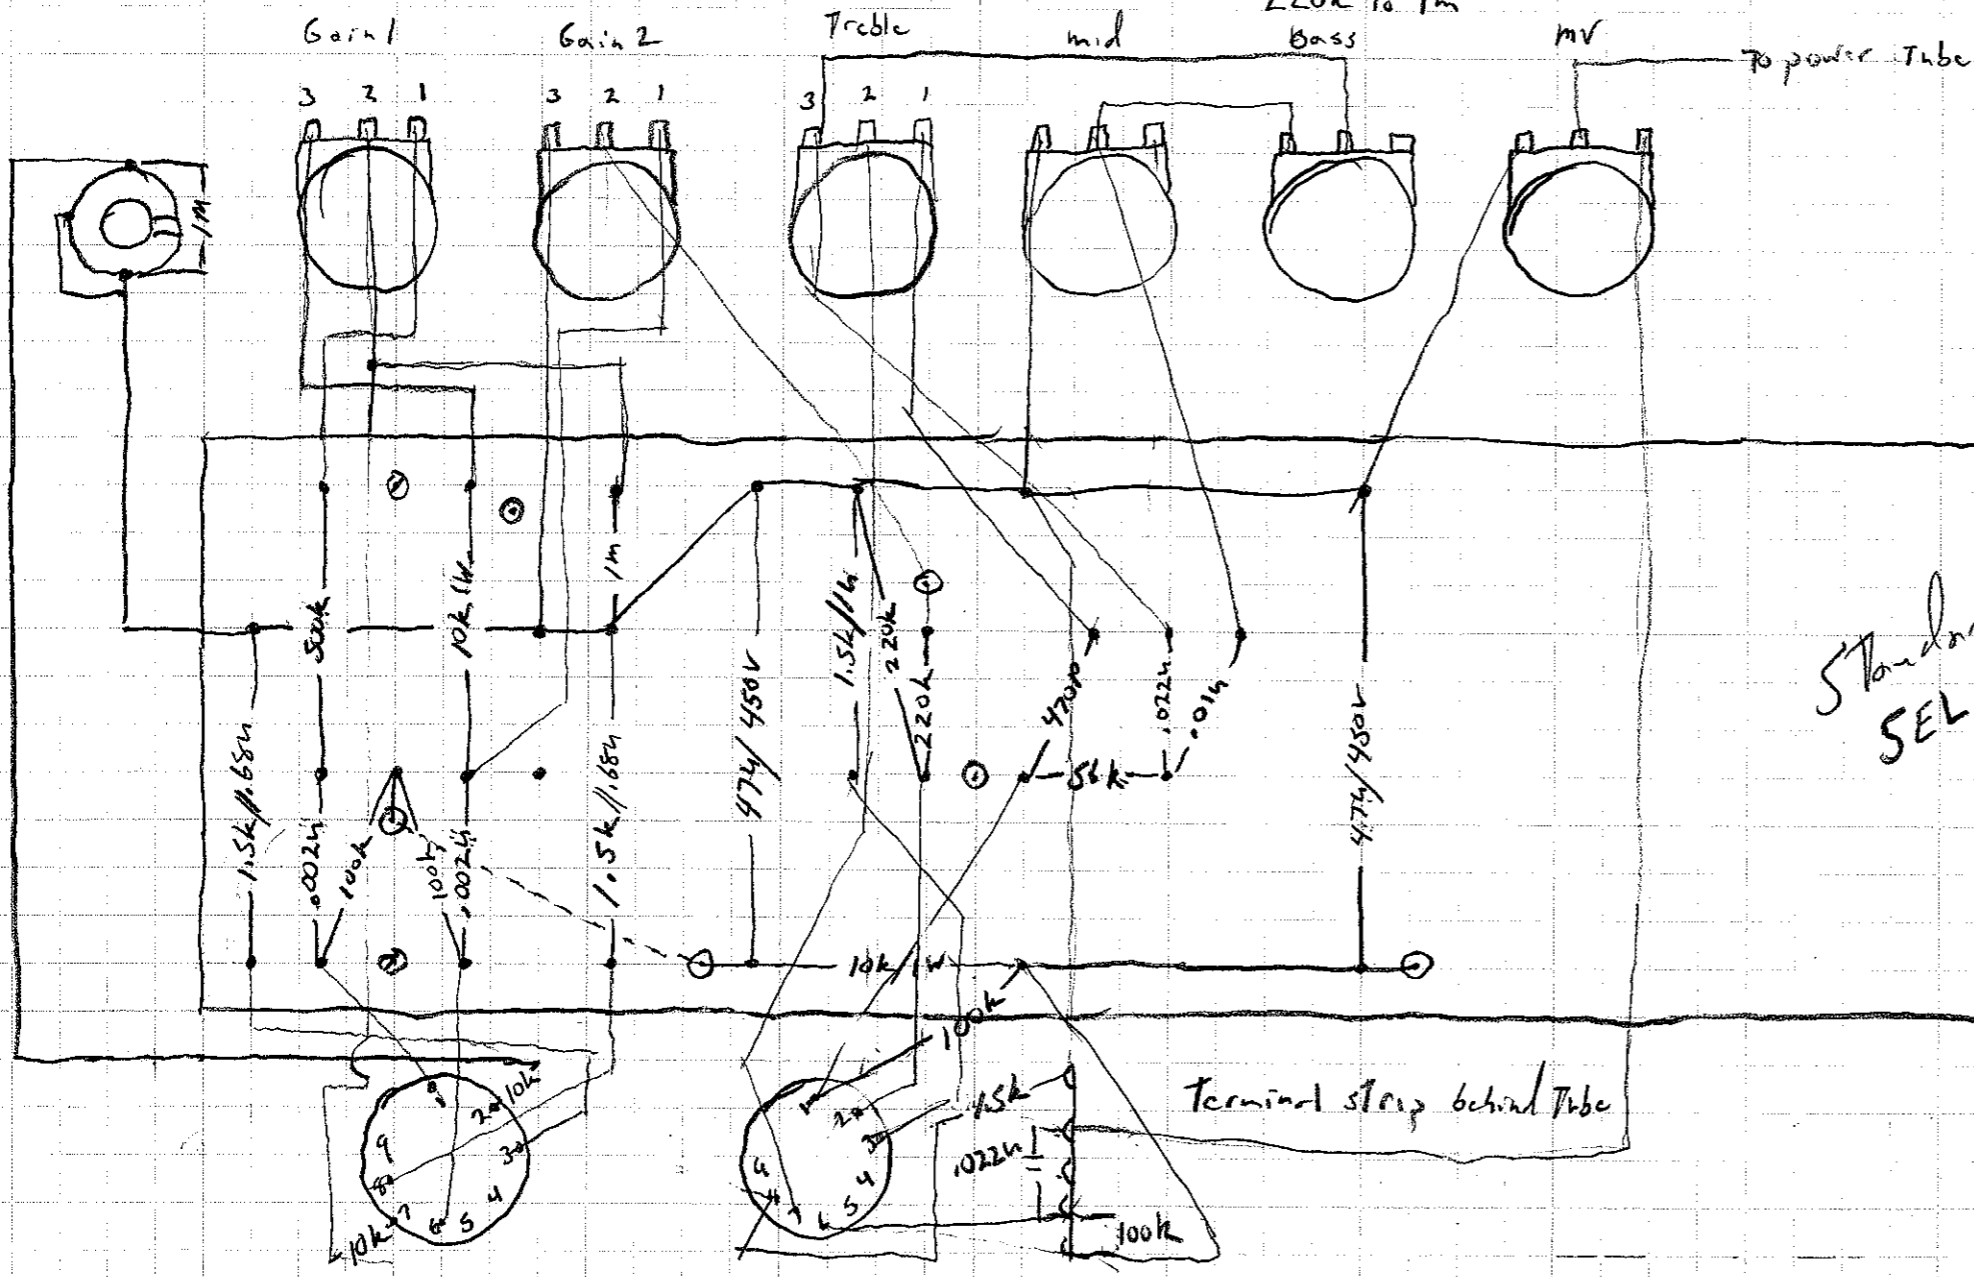

(1) Will need Tweaking for mean/clean response.
220k To 1M

Standard
SEL or HO layout.
Lead II
6/3/09
Copy write 2009
All Rights Reserved